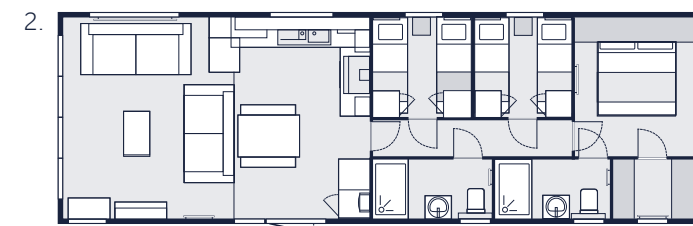

Lifestyle pack

- Gas condensing combi boiler
- Thermostatic radiators
- Low-E glass on all double glazing

SIZES

1. 40 ft x 13 ft 2 Bedrooms
2. 41 ft x 13 ft 3 Bedrooms
3. 40 ft x 14 ft 2 Bedrooms (Residential Standard BS3632)
4. 41 ft x 14 ft 3 Bedrooms (Residential Standard BS3632)

Key features:

- Modern open-plan living space
- Bespoke dining table with matching bench seating
- Integrated kitchen appliances and a half bowl Reginox caststone sink
- Two or three bedroom options available

USB charging points, TV aerial point and 240v sockets	✓	✓
Full en suite with shower, w/c and sink with vanity unit, in the same great spec as bathroom	✓	✓
Twin beds with metal bedframes and feature headboards	✓	✓
Bedside cabinet, coordinating storage cupboards and mirror	✓	✓
USB charging points and 240v sockets	✓	✓
TV aerial point	✓	O
BATHROOM		
Domestic shower tray with wetwall and dual thermostatic shower with fixed rainfall head	✓	✓
Extractor Fan	✓	✓
Close coupled ceramic toilet with dual flush	✓	✓
Basin with drawered vanity unit and mirror	✓	✓
EXTERIOR		
Chateau grey aluminium cladding	✓	✓
Artefoam Cladding	P / O	P / O
CanExel, timber and environmental coloured aluminium cladding options	O	O
White uPVC window frames	✓	✓
Coloured uPVC Glazing	O	O
Front French doors	✓	✓
Front patio doors	O	O
Exterior light	✓	✓
Fully galvanised Protech chassis	✓	✓
Twin axle chassis	✓	✓
BS3632:(2015) residential specification	P / O	P / O
KEY: ✓ = Standard O = Optional Extra L = Optional Extra P = Platinum Pack x = Not Available		