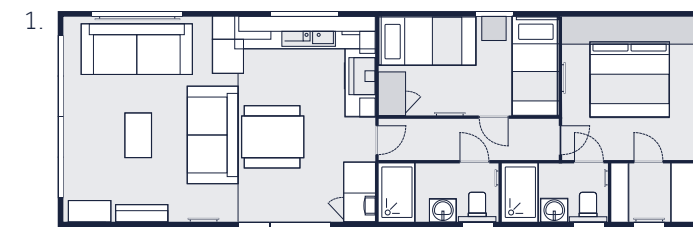

Lifestyle pack

- Gas condensing combi boiler
- Thermostatic radiators
- Low-E glass on all double glazing

SIZES

1. 40 ft x 13 ft 2 Bedrooms
2. 41 ft x 13 ft 3 Bedrooms
3. 40 ft x 14 ft 2 Bedrooms (Residential Standard BS3632)
4. 41 ft x 14 ft 3 Bedrooms (Residential Standard BS3632)

Key features:

- Modern open-plan living space
- Bespoke dining table with matching bench seating
- Integrated kitchen appliances and a half bowl Reginox caststone sink
- Two or three bedroom options available

USB charging points, TV aerial point and 240v sockets	✓	✓
Full en suite with shower, w/c and sink with vanity unit, in the same great spec as bathroom	✓	✓
Twin beds with metal bedframes and feature headboards	✓	✓
Bedside cabinet, coordinating storage cupboards and mirror	✓	✓
USB charging points and 240v sockets	✓	✓
TV aerial point	✓	O
BATHROOM		
Domestic shower tray with wetwall and dual thermostatic shower with fixed rainfall head	✓	✓
Extractor Fan	✓	✓
Close coupled ceramic toilet with dual flush	✓	✓
Basin with drawered vanity unit and mirror	✓	✓
EXTERIOR		
Chateau grey aluminium cladding	✓	✓
Artefoam Cladding	P / O	P / O
CanExel, timber and environmental coloured aluminium cladding options	O	O
White uPVC window frames	✓	✓
Coloured uPVC Glazing	O	O
Front French doors	✓	✓
Front patio doors	O	O
Exterior light	✓	✓
Fully galvanised Protech chassis	✓	✓
Twin axle chassis	✓	✓
BS3632:(2015) residential specification	P / O	P / O
KEY: ✓ = Standard O = Optional Extra L = Optional Extra P = Platinum Pack x = Not Available		